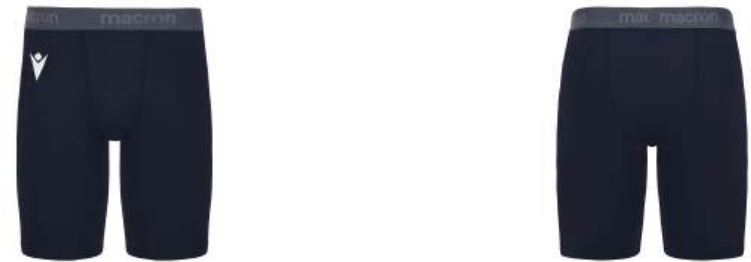

OAK SLIDING SHORTS NAV